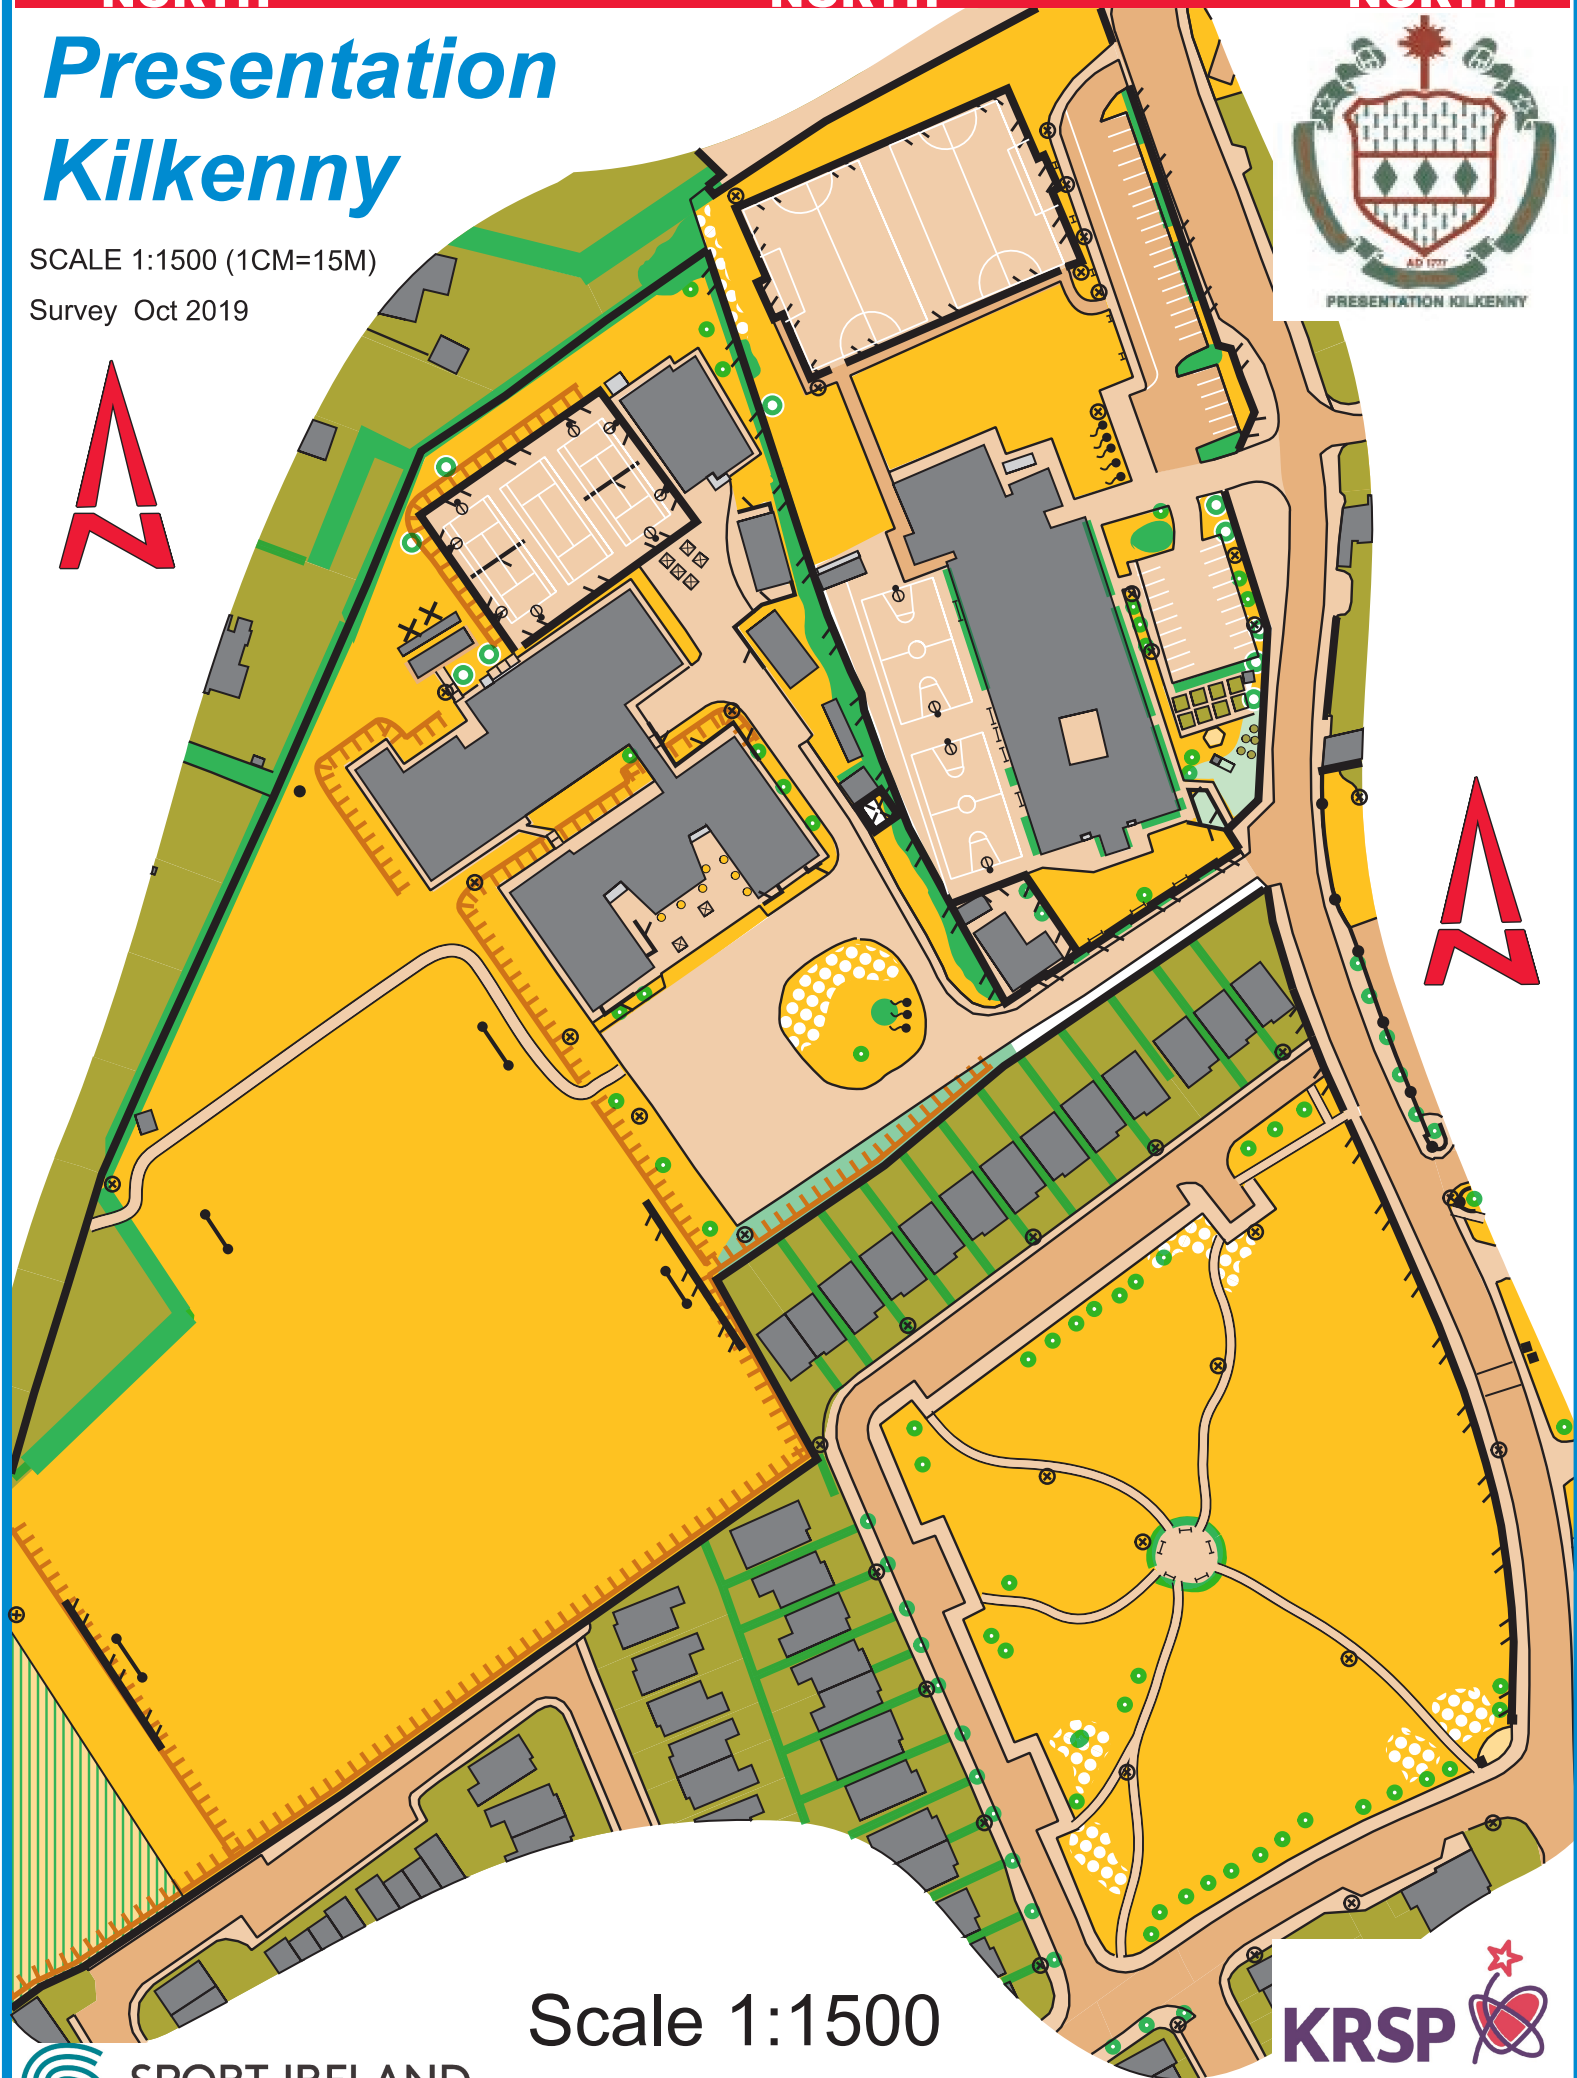

NORTH

NORTH

NORTH

Presentation Kilkenny

SCALE 1:1500 (1CM=15M)

Survey Oct 2019

Scale 1:1500

SPORT IRELAND
LOCAL SPORTS PARTNERSHIPS

KRSP
KILKENNY RECREATION
& SPORTS PARTNERSHIP
— SPORT IRELAND —